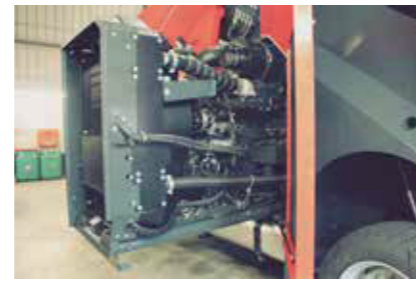

UNIQUE FEATURES OF TRIOTRAC

Long-life augers | 22/25mm

Easily accessible diesel engine | thanks to extending hydraulic subframe

Telescopic cutting/loading system | with silage cutting height of up to six metres

Feed structure maintenance | Cutting system to maintain feed structure and dense silage pit face

Adjustable cabin | Spacious, height-adjustable cabin for optimal view and low height clearance

Elevating loading | 1.85 m wide for large loading capacity

Operation | Simple operation with programmable settings for loading and discharge

Large tyres | 22.5"

Controls | Four-wheel drive and controls

Discharge units | Various discharge options are possible

Hydrostatic drive | with a powershift transmission for the ECOdrive